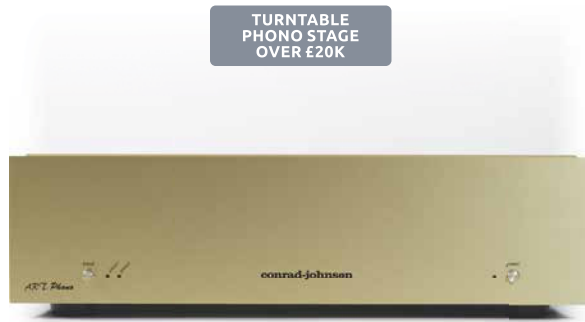

ACCESSORY

**finite elemente**  
Pagode Signature MKII stand

PREAMPLIFIER

**conrad-johnson**  
ART88 line preamplifier

TURNTABLE  
PHONO STAGE  
OVER £20K

**conrad-johnson**  
Art Phono phonostage

PREAMPLIFIER AND  
POWER AMPLIFIER  
UP TO £35K

**Karan Acoustics**  
Master Collection STEREO POWERb

TURNTABLE  
PHONO STAGE  
OVER £20K

**Karan Acoustics**  
Master Collection PHONOb Phono Stage

PREAMPLIFIER

**conrad-johnson**  
ART88 line preamplifier

TURNTABLE  
PHONO STAGE  
OVER £20K

**conrad-johnson**  
Art Phono phonestage

ACCESSORY

**finite elemente**  
Pagode Signature MKII stand

PREAMPLIFIER AND  
POWER AMPLIFIER  
UP TO £35K